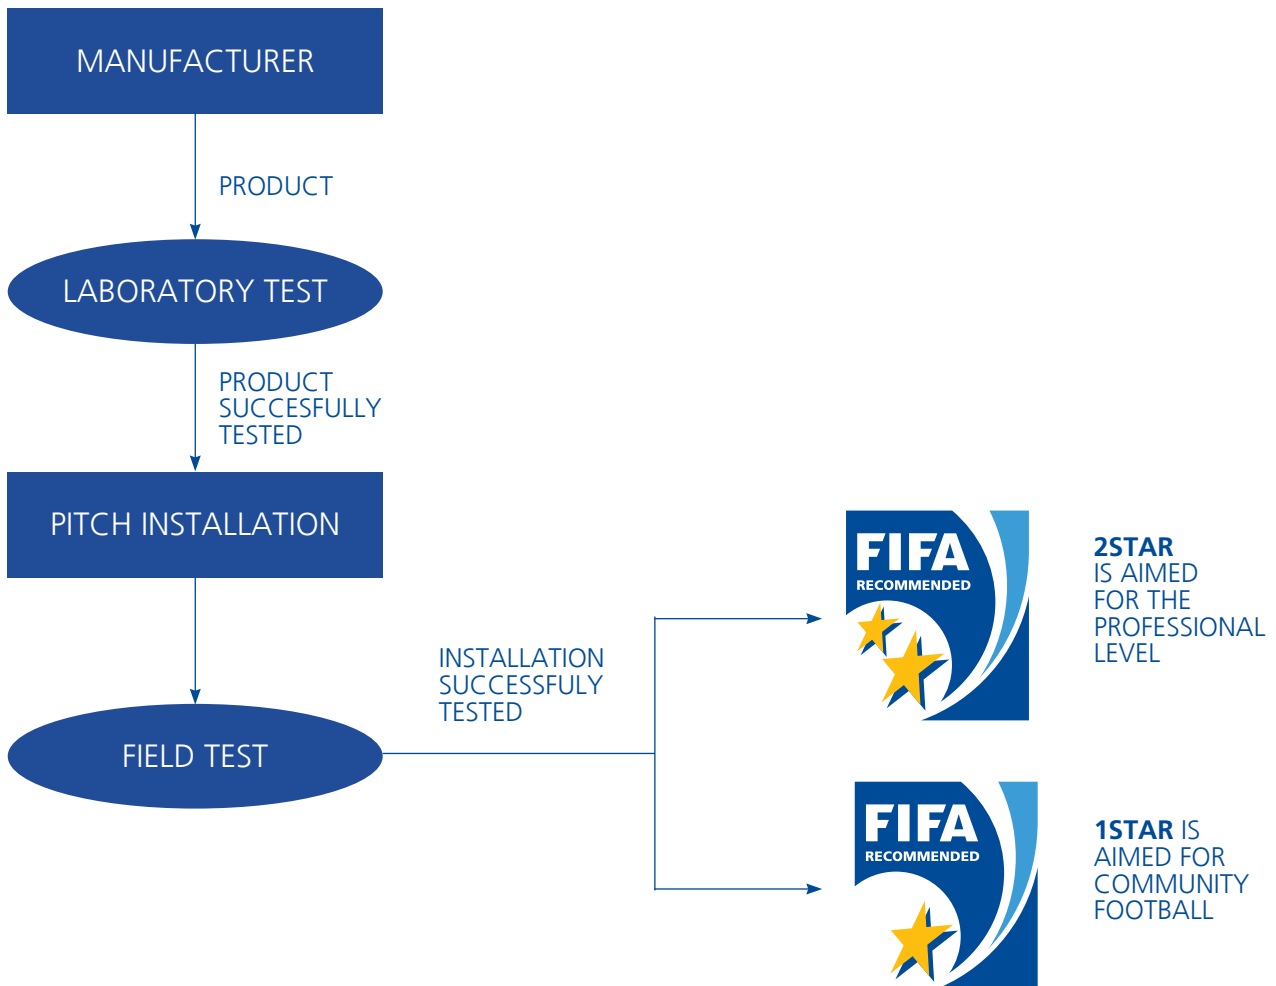

FIFA RECOMMENDED QUALITY LEVELS

Based on player surveys, medical research and test results, as well as on information from the industry, in the summer of 2004 the existing standard (FIFA RECOMMENDED 1 STAR) was supplemented with a second standard (FIFA RECOMMENDED 2 STAR).

The development of this second standard was to satisfy the most rigorous demands in top class football and will further improve the playing conditions and safety of football turf pitches.

Perfect playing conditions all over the world.

All over the world, football turf pitches with a "FIFA RECOMMENDED" mark provide the best possible playing conditions. Irrespective of the location, time or climate, a football turf pitch with the internationally accepted FIFA seal of approval unites excellent playing conditions similar to those on a good grass pitch with the advantages of an artificial pitch: longer playability, less maintenance work and costs, and high resistance to weather and climatic changes. Football turf – for great matches. Fédération Internationale de Football Association, FIFA Quality Concept, FIFA-Strasse 20, P.O. Box, 8044 Zurich, Switzerland, E-mail: football.turf@fifa.org, www.FIFA.com